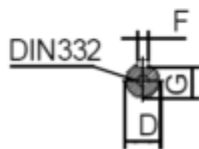

# Data Sheet

Article number: 250300150616

Description: Kleedrive T3C 100L-6 1.5KW 900 rpm  
3x230/400V 50HZ IP55 B34 Eff=82,5%

## Measures

|           |          |           |
|-----------|----------|-----------|
| A = 160   | F = 8    | P = 160   |
| AA = 203  | G = 24   | R = 0     |
| AC = Ø199 | H = 100  | S = -     |
| AD = 251  | HD = 151 | T = M8    |
| B = 140   | K = Ø12  | TBH = 114 |
| C = 63    | L = 385  | TBS = 76  |
| D = Ø28   | M = 130  | TBW = 114 |
| E = 60    | N = 100  |           |